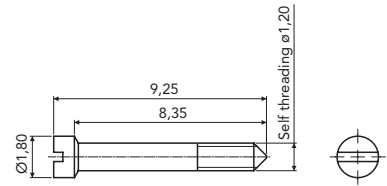

BARRELING CAP

09CAA0363A1WYX

Material: **Plastic**

SCREWS

SELF THREADING SCREW

07VI18092500

Material: **Stainless steel**