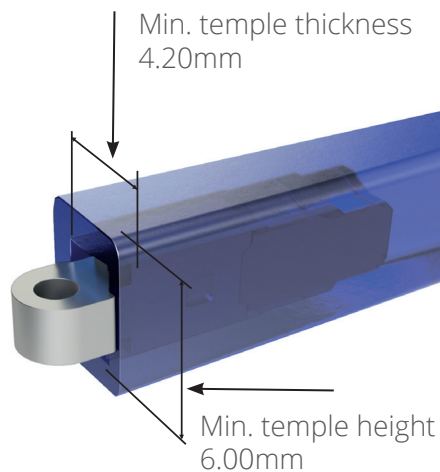

### FEATURES

**PRE-ASSEMBLED**  
mechanism

**HIDDEN HINGE**  
free expression of design

**TWO VERSIONS**  
with/without front hinge in metal

**EASY TO INSERT**  
into temple, reducing time and costs

**NO SCREW / GLUE**  
needed for fixing

### PERFORMANCES

**WEAR RESISTANCE**  
over 50,000 open/close cycles

**NO ROCKING**  
Self Aligning System

**PULLING RESISTANCE**  
(MECHANISM)  
> 250 N

**PULLING RESISTANCE**  
(HINGE IN TR90)  
> 250 N