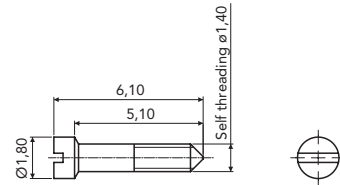

ASSEMBLED HINGE

SOFT VERSION 03ELA0279A1BNX

HARD VERSION 03ELC4846A1BNX

Material: **Nickel silver**

SCREWS