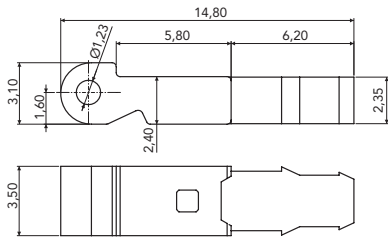

PATENTED

VISYFIT® XL 3.5

Special Spring Hinge for Injection Frames

ASSEMBLED HINGE

SOFT VERSION 03EL21634000

HARD VERSION 03ELC4963A1BNX

Material: **Nickel silver**