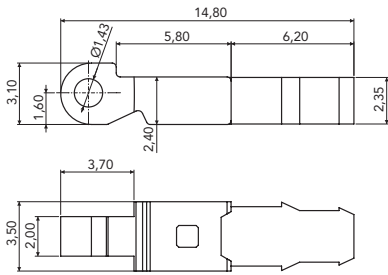

ASSEMBLED HINGE

SOFT VERSION 03ELA0279A1BNX

HARD VERSION 03ELC4846A1BNX

Material: **Nickel silver**

SCREWS