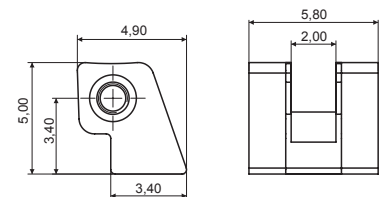

PATENTED

VISYFIT® XL 3.5

Special Spring Hinge for Injection Frames

ASSEMBLED HINGE

SOFT VERSION 03EL21634000

HARD VERSION 03ELC4963A1BNX

Material: **Nickel silver**

BARRELING CAP

09CAA0363A1WYX

Material: **Plastic**

SCREWS

SELF THREADING SCREW

07VI18092500

Material: **Stainless steel**

ASSEMBLED HINGE

SOFT VERSION 03ELA0279A1BNX

HARD VERSION 03ELC4846A1BNX

Material: **Nickel silver**

SCREWS

SELF THREADING SCREW

07VIA0366A1BYX

Material: **Stainless steel**

PATENTED

VISYFIT® XL 3.5

Special Spring Hinge for Combination Frames

ASSEMBLED HINGE 03ELB1238A1BNX

Material: **Nickel silver**

BARRELING CAP

09CAA0363A1WYX

Material: **Plastic**

HINGES

SOLDERING HINGE

03FRC2868A1BY0

Material: **Nickel silver**

STEP HINGE

03FRC2867A1BY0

Material: **Nickel silver**

SCREWS

MINUS SCREW M1.40

LS	CODE
6.10	07VIC2865A1BYX

Material: **Stainless steel**