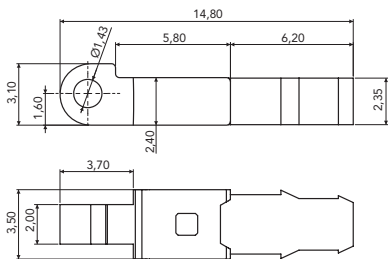

VISYFIT® XL 3.5

Special Spring Hinge for Combination Frames

ASSEMBLED HINGE 03ELB1238A1BNX

Material: **Nickel silver**